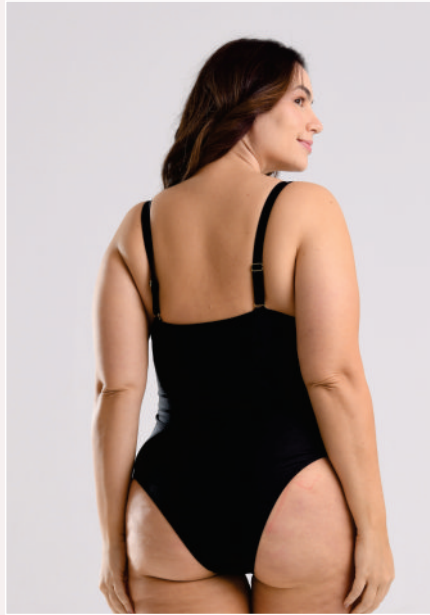

**Grade:
2P - 2M - 2G - 2GG**

R\$49.90 un.

Ref. BSC6018.19

**Grade:
2P - 2M - 2G - 2GG**

R\$49.90 un.

Ref. BSC6018.20PS

**Grade:
2P - 2M - 2G**

R\$59.90 un.