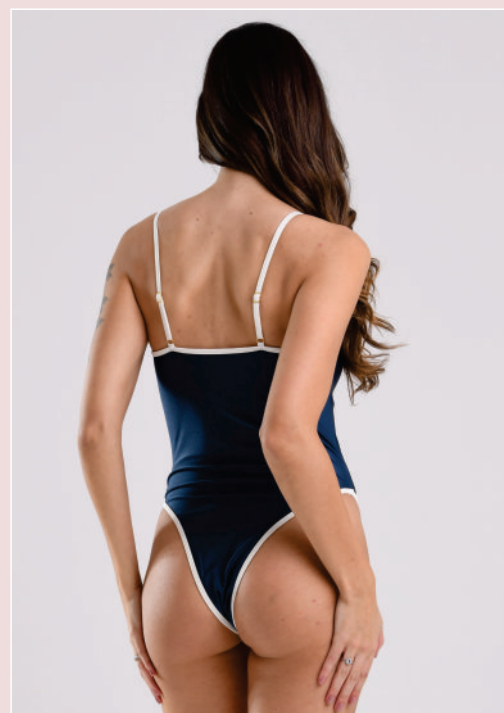

**Grade:
2P - 2M - 2G**

R\$58.90 conj.

Ref. BSC6020.12

**Grade:
2P - 2M - 2G - 2GG**

R\$49.90 conj.

Ref. BSC6020.17

**Grade:
2P - 2M - 2G - 2GG**

R\$48.90 un.