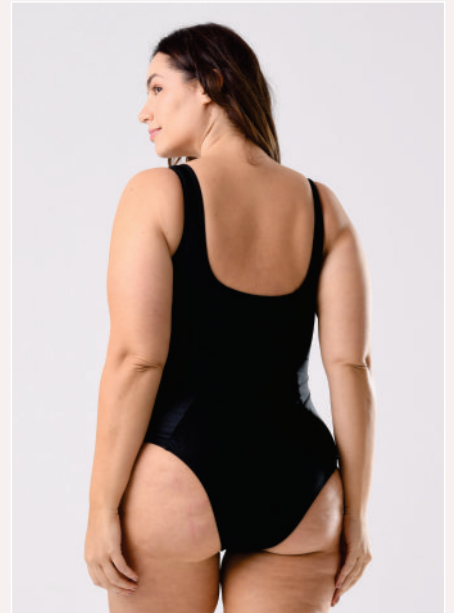

Ref. BSC6018.26PS

**Grade:
2P - 2M - 2G**

R$59.90 un.