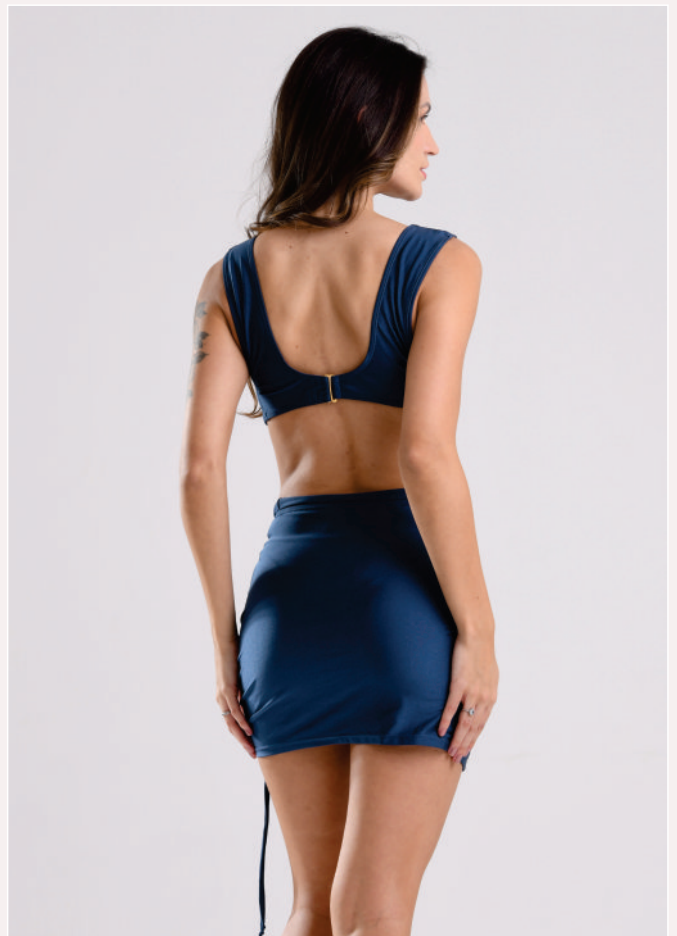

**Grade:
2P - 2M - 2G**

R\$58.90 conj.

Ref. BSC6020.30 saia

**Grade:
2P - 2M - 2G - 2GG**

R\$32.90 un.

Ref. BSC6021.06

Grade:

2P - 2M - 2G - 2GG