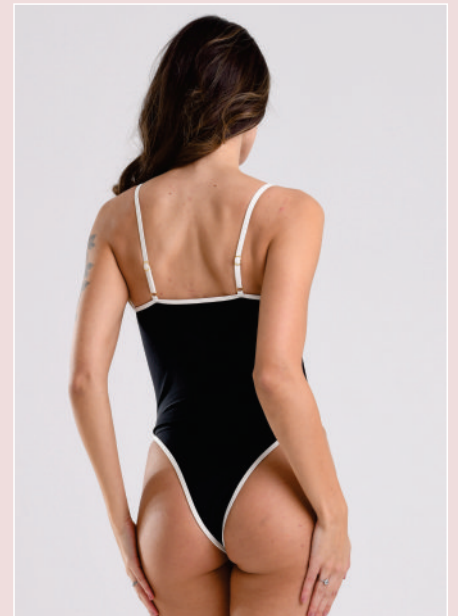

Ref. BSC6018.13

**Grade:
2P - 2M - 2G - 2GG**

R\$49.90 un.

Ref. BSC6018.17

**Grade:
2P - 2M - 2G - 2GG**

R\$48.90 un.

Ref. BSC6018.15

**Grade:
2P - 2M - 2G - 2GG**