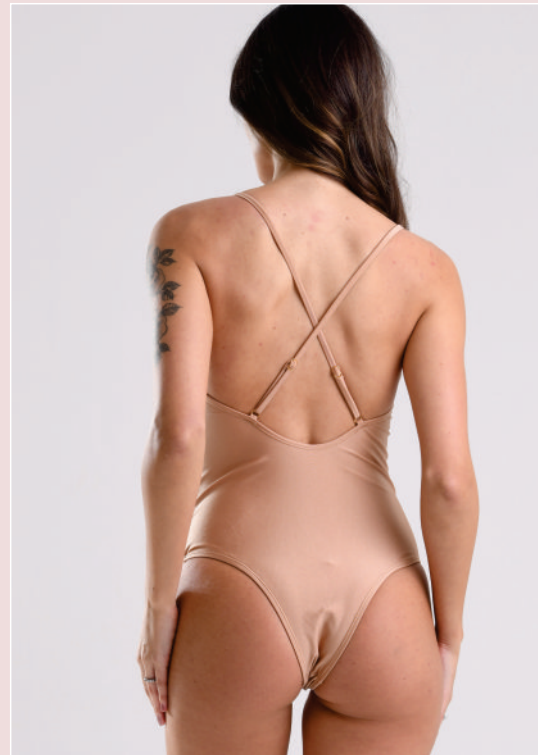

Ref. BSC6014.18

**Grade:
2P - 2M - 2G - 2GG**

R\$49.90 un.

Ref. BSC6014.30 saia

**Grade:
2P - 2M - 2G - 2GG**

R\$32.90 un.

Ref. BSC6015.06

Grade: