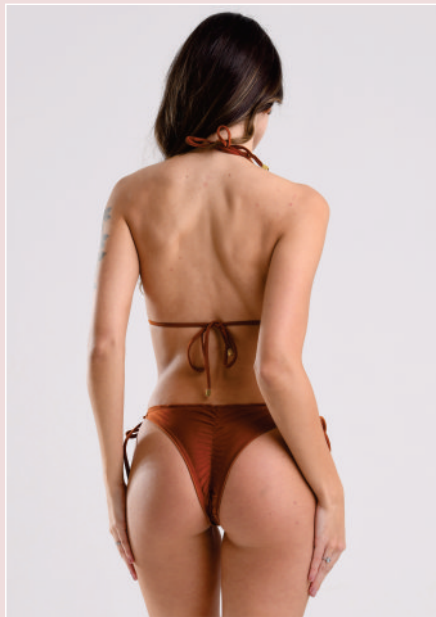

**Grade:
2P - 2M - 2G**

R\$58.90 conj.

Ref. BSC6016.30 saia

**Grade:
2P - 2M - 2G - 2GG**

R\$32.90 un.

Ref. BSC6017.01

**Grade:
2P - 2M - 2G - 2GG**

R\$39.90 conj.